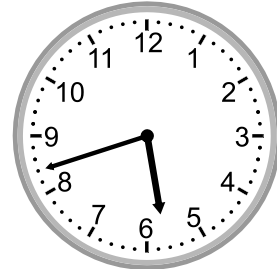

## Grade 3 Time Worksheet

Write the time below each clock.

1.

2.

3.

4.

5.

6.

## Grade 3 Time Worksheet

Write the time below each clock.

1.

12:09

2.

9:31

3.

5:42