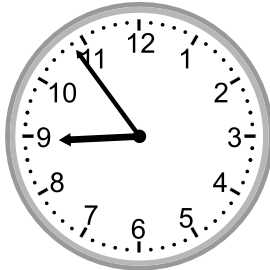

Telling time - 1 minute intervals

Grade 3 Time Worksheet

Write the time below each clock.

1.

12:09

2.

9:31

3.

5:42

4.

6:00

5.

8:54

6.

9:28

7.

3:44

8.

7:13

9.

7:59