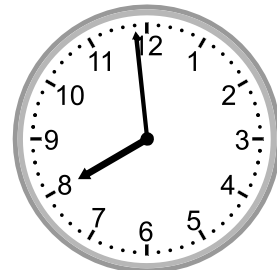

Telling time - 1 minute intervals

Grade 3 Time Worksheet

Write the time below each clock.

1.

12:09

2.

9:31

3.

5:42

4.

6:00

5.

8:54

6.

9:28

7.

3:44

8.

7:13

9.

7:59