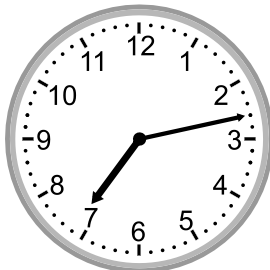

Telling time - 1 minute intervals

Grade 3 Time Worksheet

Write the time below each clock.

1.

12:09

2.

9:31

3.

5:42

4.

6:00

5.

8:54

6.

9:28

7.

3:44

8.

7:13

9.

7:59