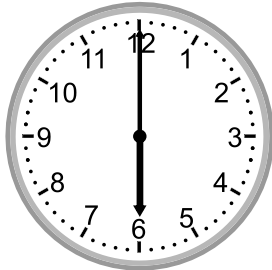

Telling time - 1 minute intervals

Grade 3 Time Worksheet

Write the time below each clock.

1.

12:09

2.

9:31

3.

5:42

4.

6:00

5.

8:54

6.

9:28

7.

3:44

8.

7:13

9.

7:59