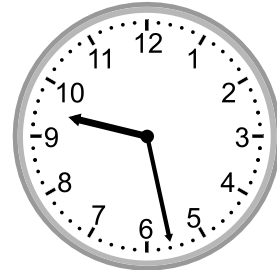

## Grade 3 Time Worksheet

Write the time below each clock.

1.

2.

3.

4.

5.

6.

4.

6:00

5.

8:54

6.

9:28

7.

3:44