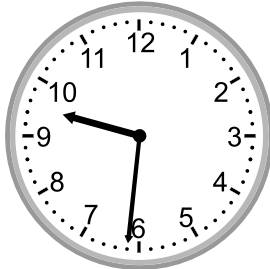

## Grade 3 Time Worksheet

Write the time below each clock.

1.

2.

3.

4.

5.

6.

## Grade 3 Time Worksheet

Write the time below each clock.

1.

12:09

2.

9:31

3.

5:42