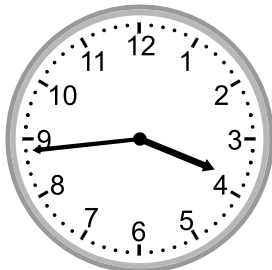

## Grade 3 Time Worksheet

Write the time below each clock.

1.

2.

3.

4.

5.

6.

4.

6:00

5.

8:54

6.

9:28

7.

3:44